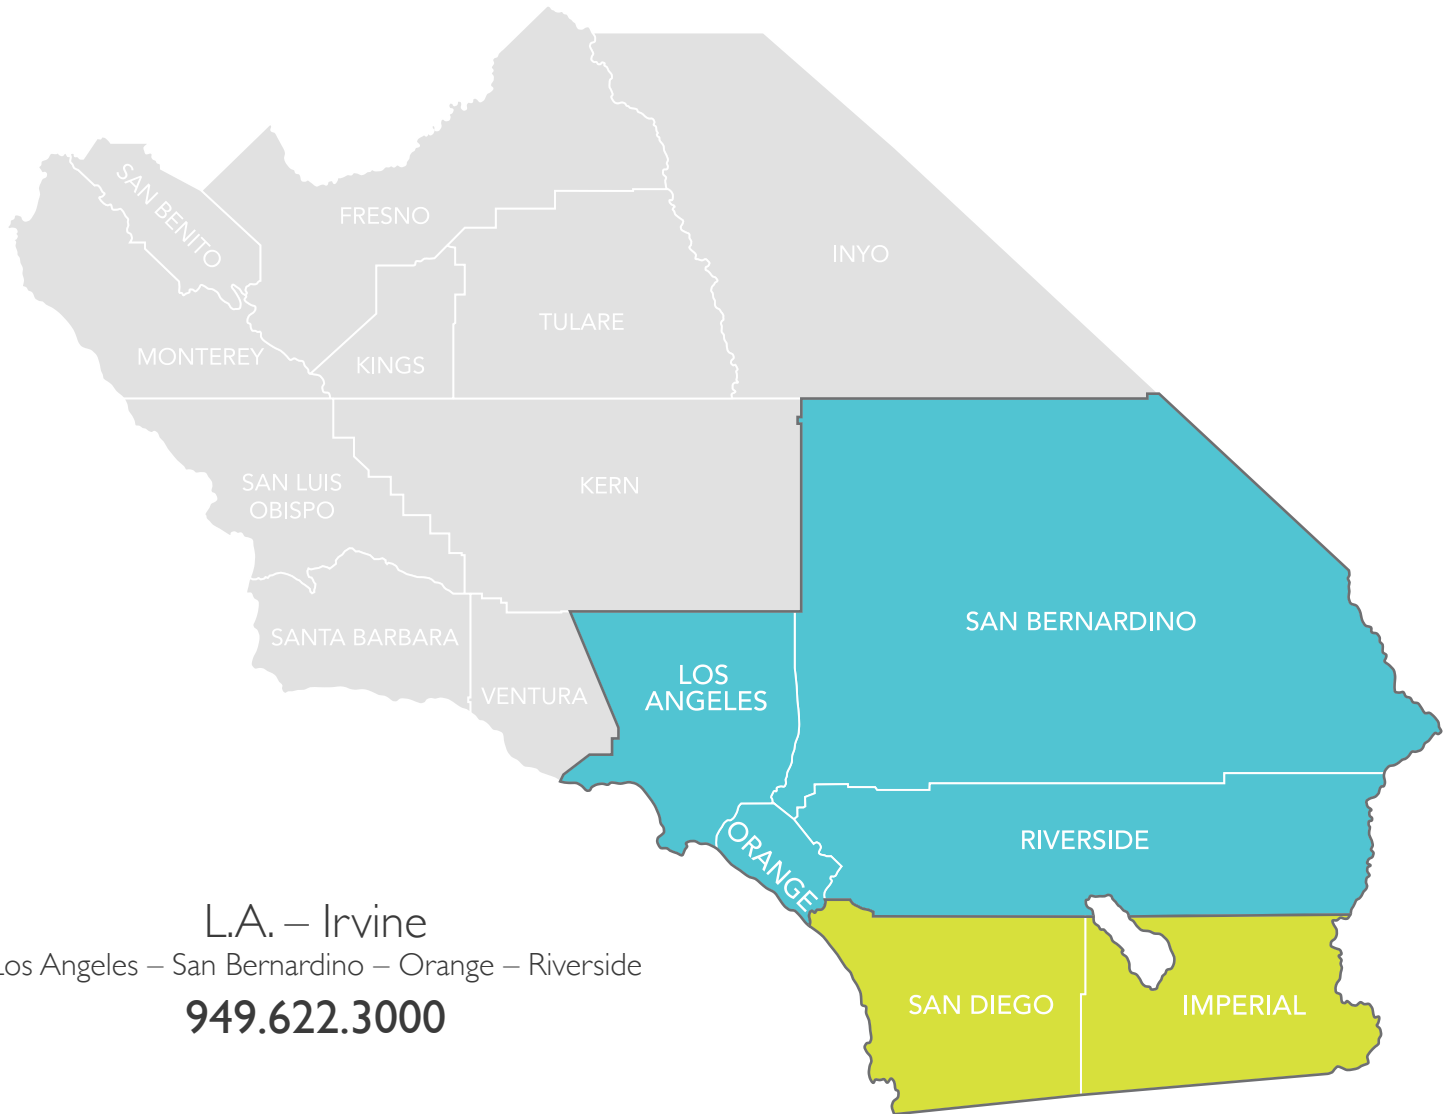

SCI
LIGHTING
SOLUTIONS

L.A. – Irvine
Los Angeles – San Bernardino – Orange – Riverside
949.622.3000

San Diego
San Diego – Imperial
858.909.0234

Southern California's Leading Lighting Agency